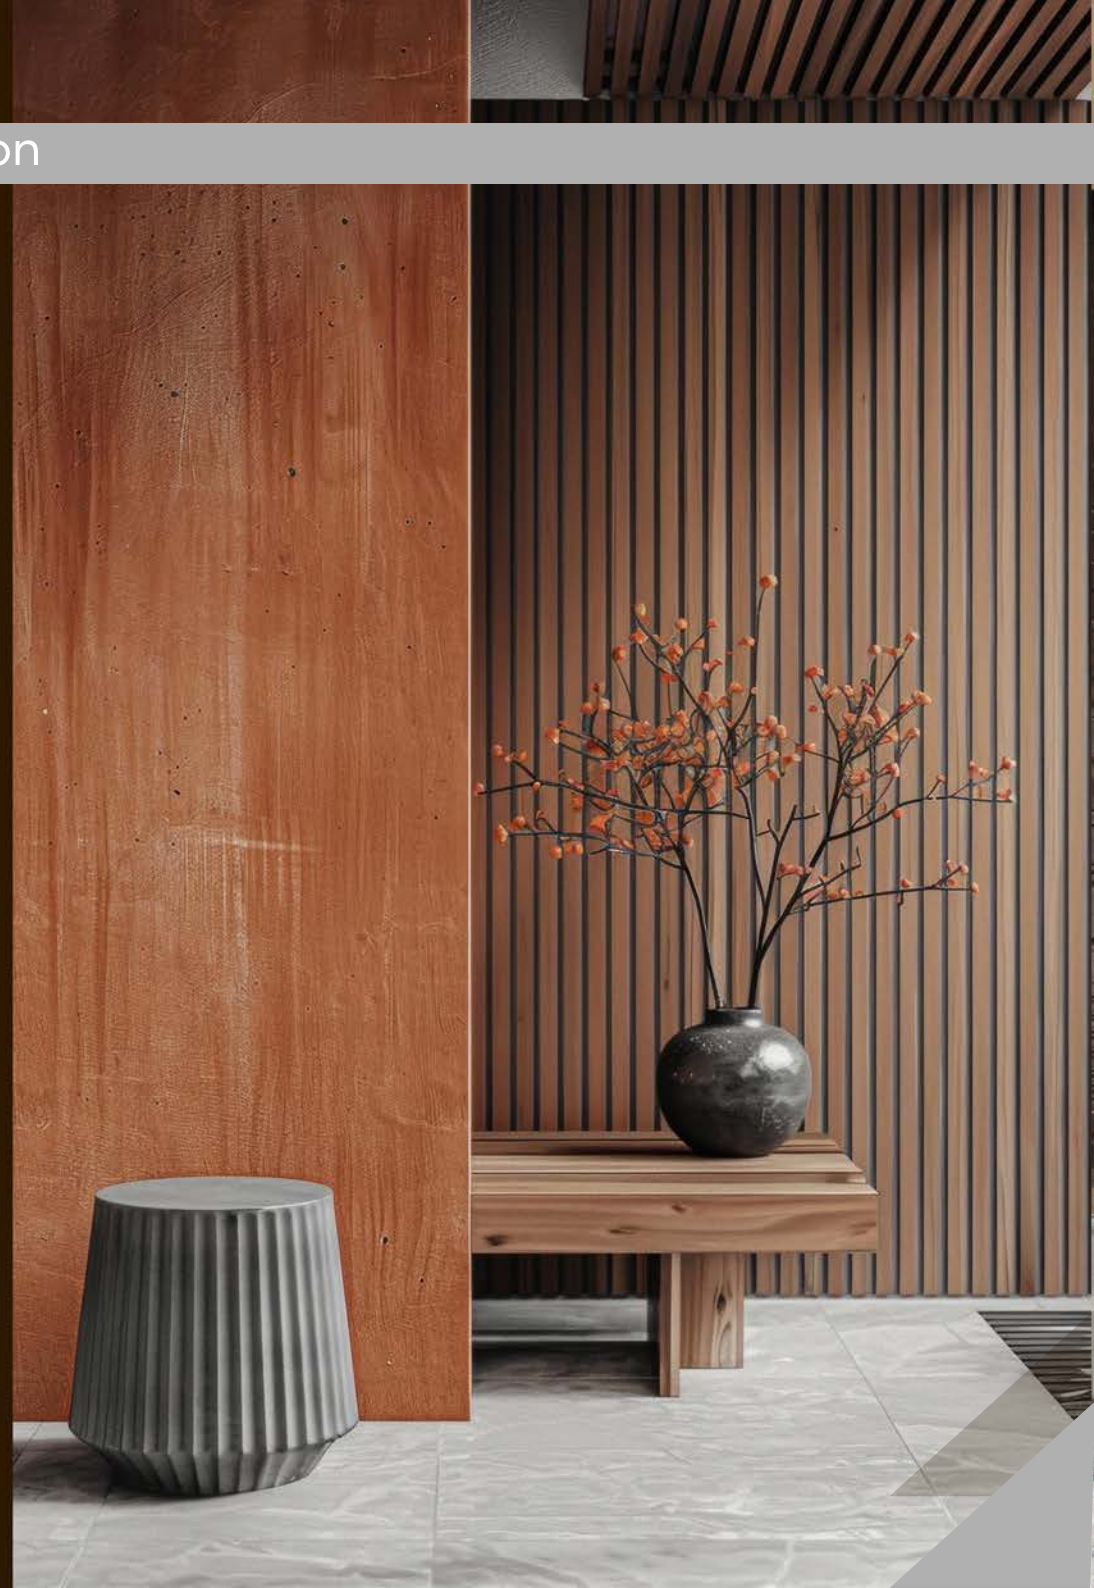

Our Vision

Our vision is to become the leading destination in Saudi Arabia for woodwork and interior decoration, by offering products that combine luxury, quality, and innovation, enriching living and working environments with beauty and craftsmanship.

We aspire to be a symbol of excellence and creativity, redefining interior design with timeless elegance and a distinctly Saudi identity.